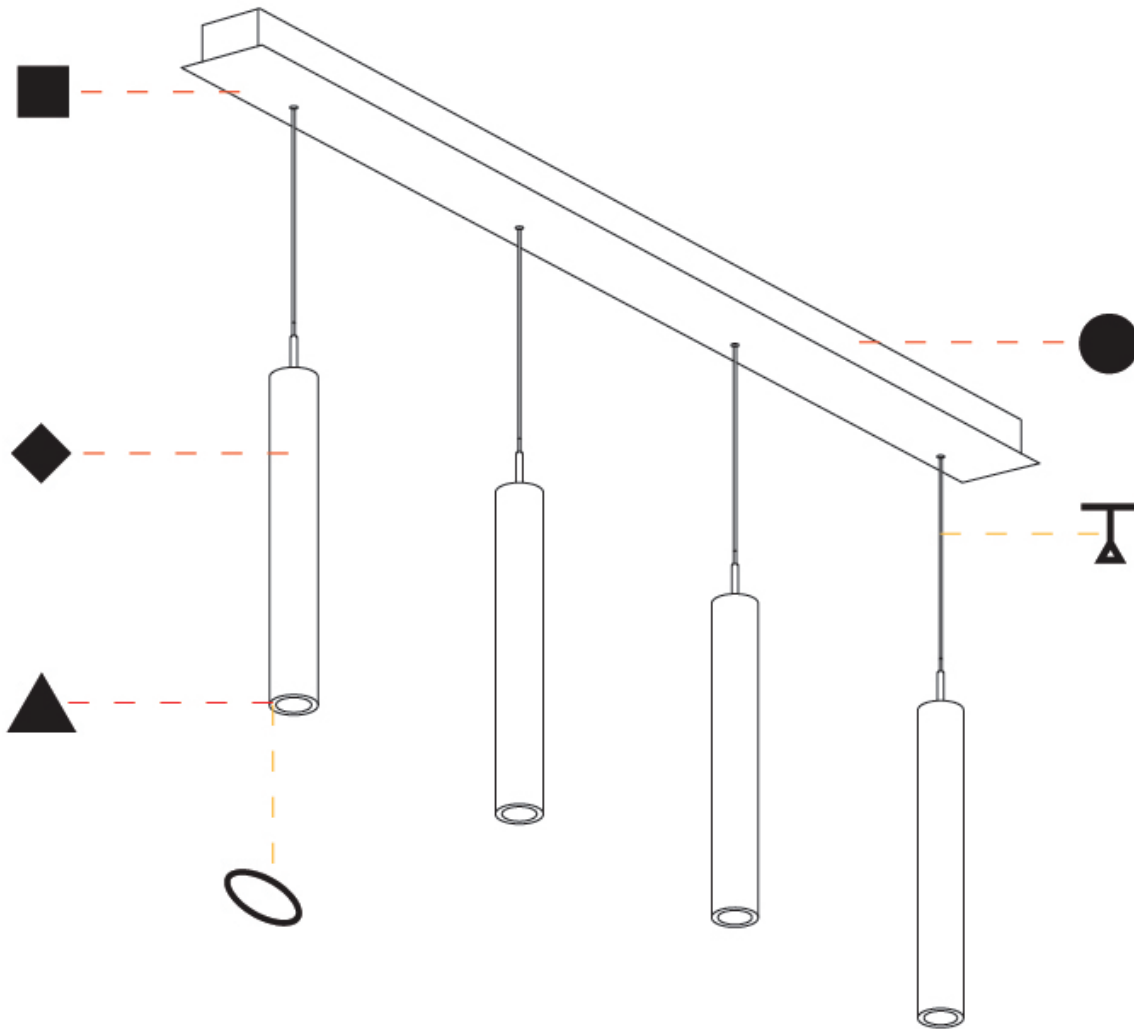

A

G-MINI CHANNEL HANGOVER SUSPENSION

A300623-

base number LED Dimming Finishes (Diamond) Finishes (Triangle) Finishes (Circle) Finish Options Shine Ring Beam Angle Options Cable Options

- To build a product code in our configurator select the specify button on the base model # product page
- To build a manual product code on this datasheet choose from the options listed below in blue font and add the suffix to the base model #

GENERAL

Series: G-Mini Channel
 Subseries: G-Mini Channel Hangover
 Brand: Prolight
 Division: Architectural
 Mounting Type: Suspension
 Mounting Location: Ceiling
 Subcategory: Spots

PHYSICAL

Shape: Cylinder
 Diameter (mm): 440
 Diameter (in): 1 9/16
 Length (mm): 1200
 Length (in): 47 1/4
 Height (mm): 450
 Height (in): 17 11/16
 Light Distribution: Direct
 Diffuser: Shine Ring - NOR / OPL / YEL / ORA / RED / BLU / GRN
 Fixture Finish: SSR / BKV / CWI / CRY / HAB / UFT / ITA / RUA / FTG / MYG / LOD / PUS / FRO / FUP / KIA / POP / BLS / SPG / MEY / GOH / GUM / CHC / COM / ABZ / JAG / OBR / MOS / ROR
 Accent Finish: NOF / COP / MIR / SSS
 Fixture Material: Extruded Aluminum / Steel
 Cable Details: 2,000mm/78 3/4" / 4,000mm/157 1/2" - Cable, Black, Green, Orange, Red, White