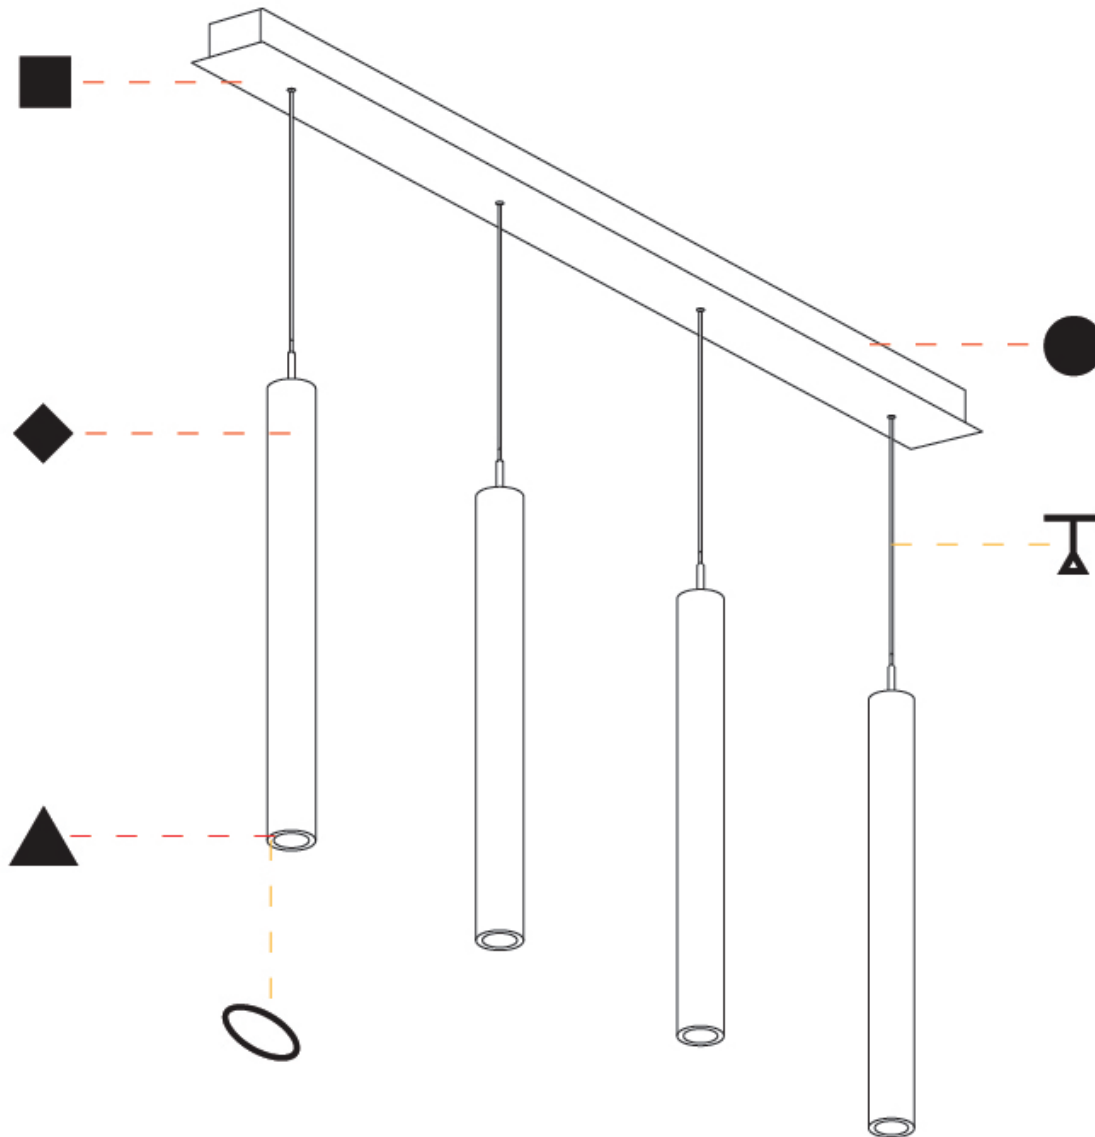

G-MINI CHANNEL HANGOVER SUSPENSION

A300623-

PROJECT	_____
TYPE	_____
SPECIFIER	_____
QUANTITY	_____
DATE	_____

A