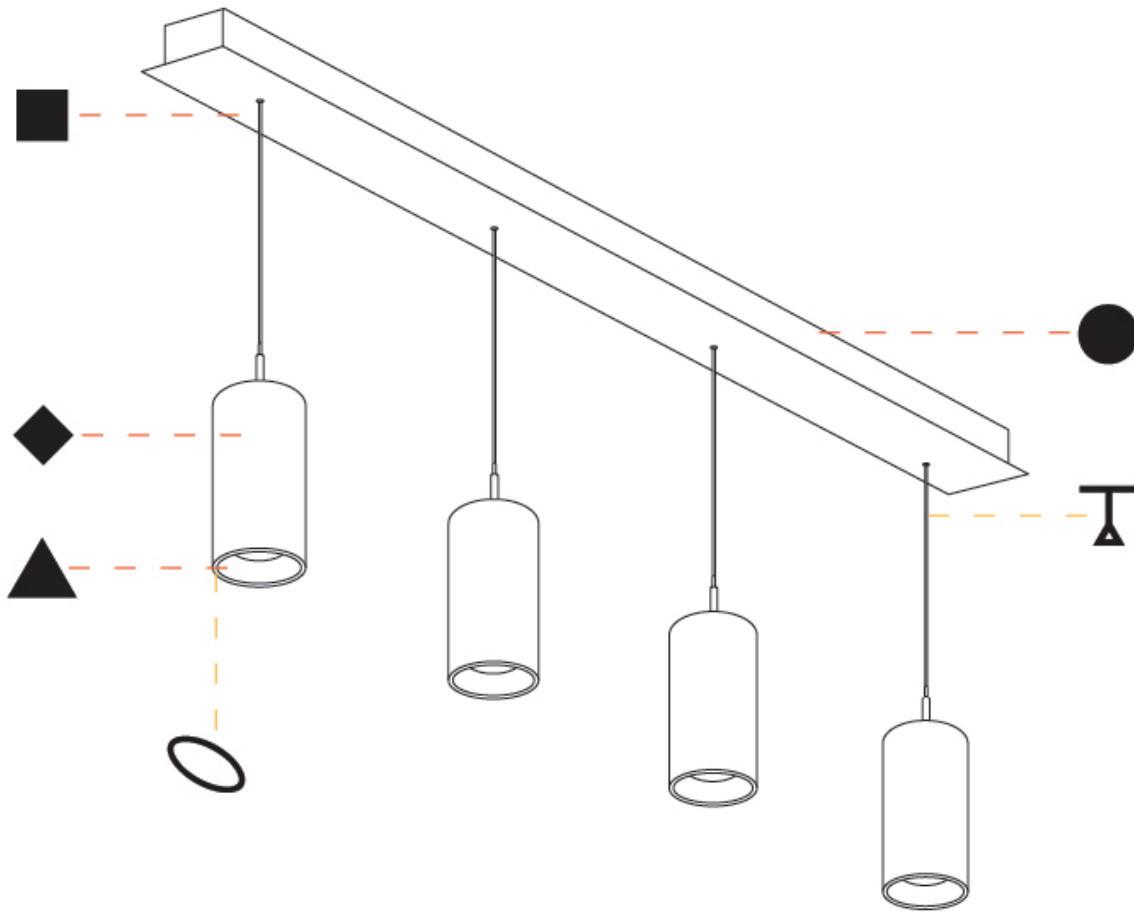

G-MINI CHANNEL HANGOVER SUSPENSION

A300625-

PROJECT	_____
TYPE	_____
SPECIFIER	_____
QUANTITY	_____
DATE	_____

A